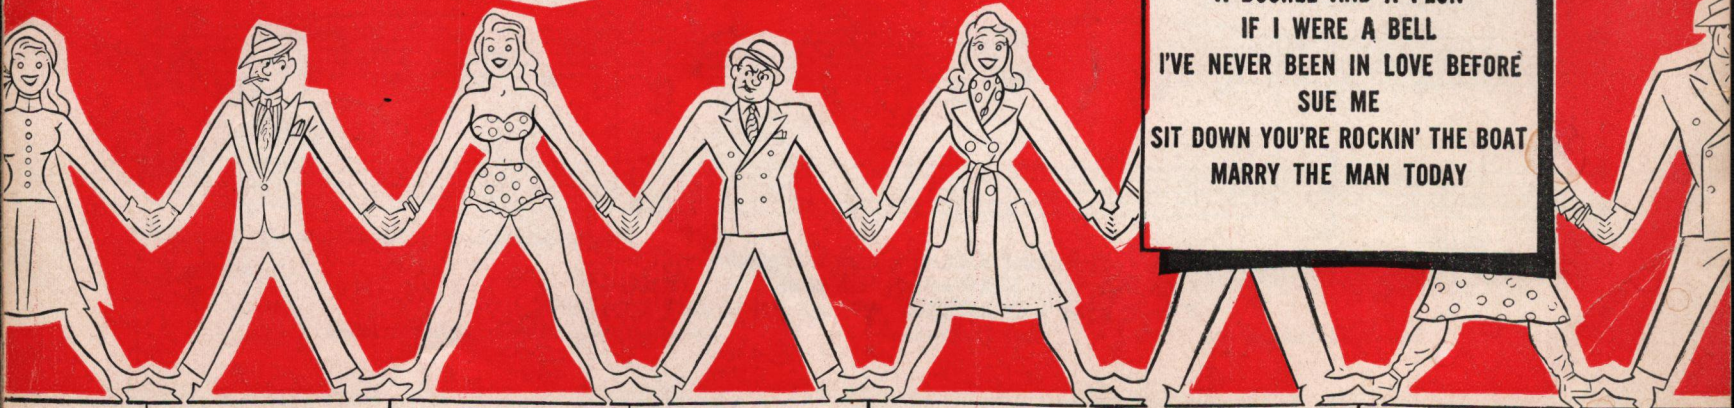

# ADELAIDE'S LAMENT

by FRANK LOESSER

PRICE  
**.75**  
 IN U.S.A.

FEUER AND MARTIN present

**GUYS & Dolls**  
 A MUSICAL FABLE OF BROADWAY

Based on a story  
 and characters by  
 DAMON RUNYON

Music and Lyrics by  
 FRANK LOESSER

Staged by  
 GEORGE S. KAUFMAN

Book by  
 JO SWERLING and ABE BURROWS

Dances and musical  
 numbers staged by  
 MICHAEL KIDD

Settings and  
 lighting by  
 JO MIELZINER

Costumes by  
 ALVIN COLT

Songs from the Score

GUYS AND DOLLS  
 I'LL KNOW  
 FOLLOW THE FOLD  
 MY TIME OF DAY  
 THREE CORNERED TUNE  
 ADELAIDE'S LAMENT  
 LUCK BE A LADY  
 MORE I CANNOT WISH YOU  
 A BUSHEL AND A PECK  
 IF I WERE A BELL  
 I'VE NEVER BEEN IN LOVE BEFORE  
 SUE ME  
 SIT DOWN YOU'RE ROCKIN' THE BOAT  
 MARRY THE MAN TODAY