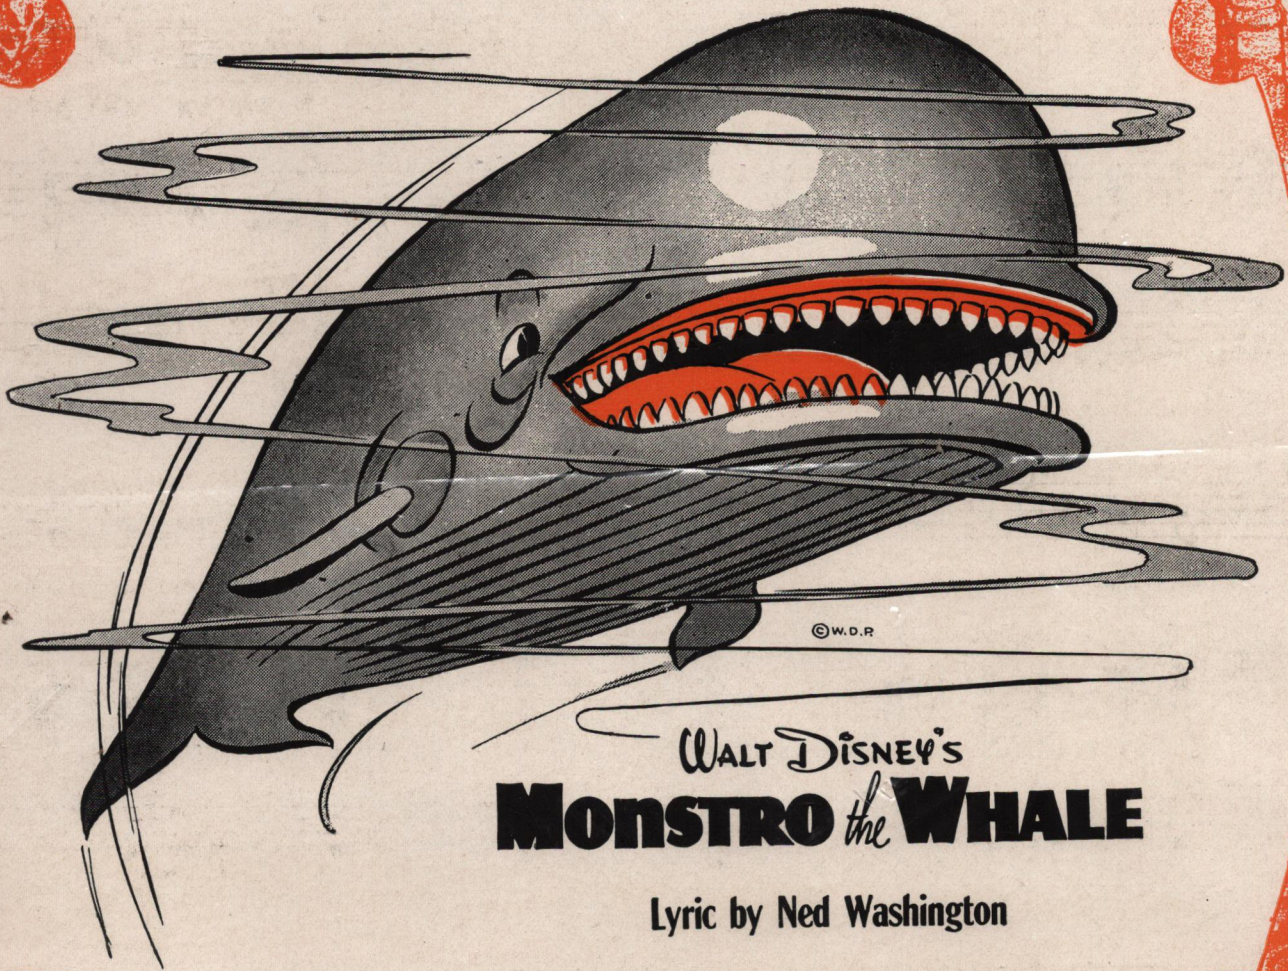

# MONSTRO *the* WHALE

A character in Walt Disney's "PINOCCHIO"

© W.D.P.

WALT DISNEY'S  
**MONSTRO *the* WHALE**

Lyric by Ned Washington

Music by Leigh Harline

PRICE  
1.25

© 1954 WALT DISNEY PRODUCTIONS