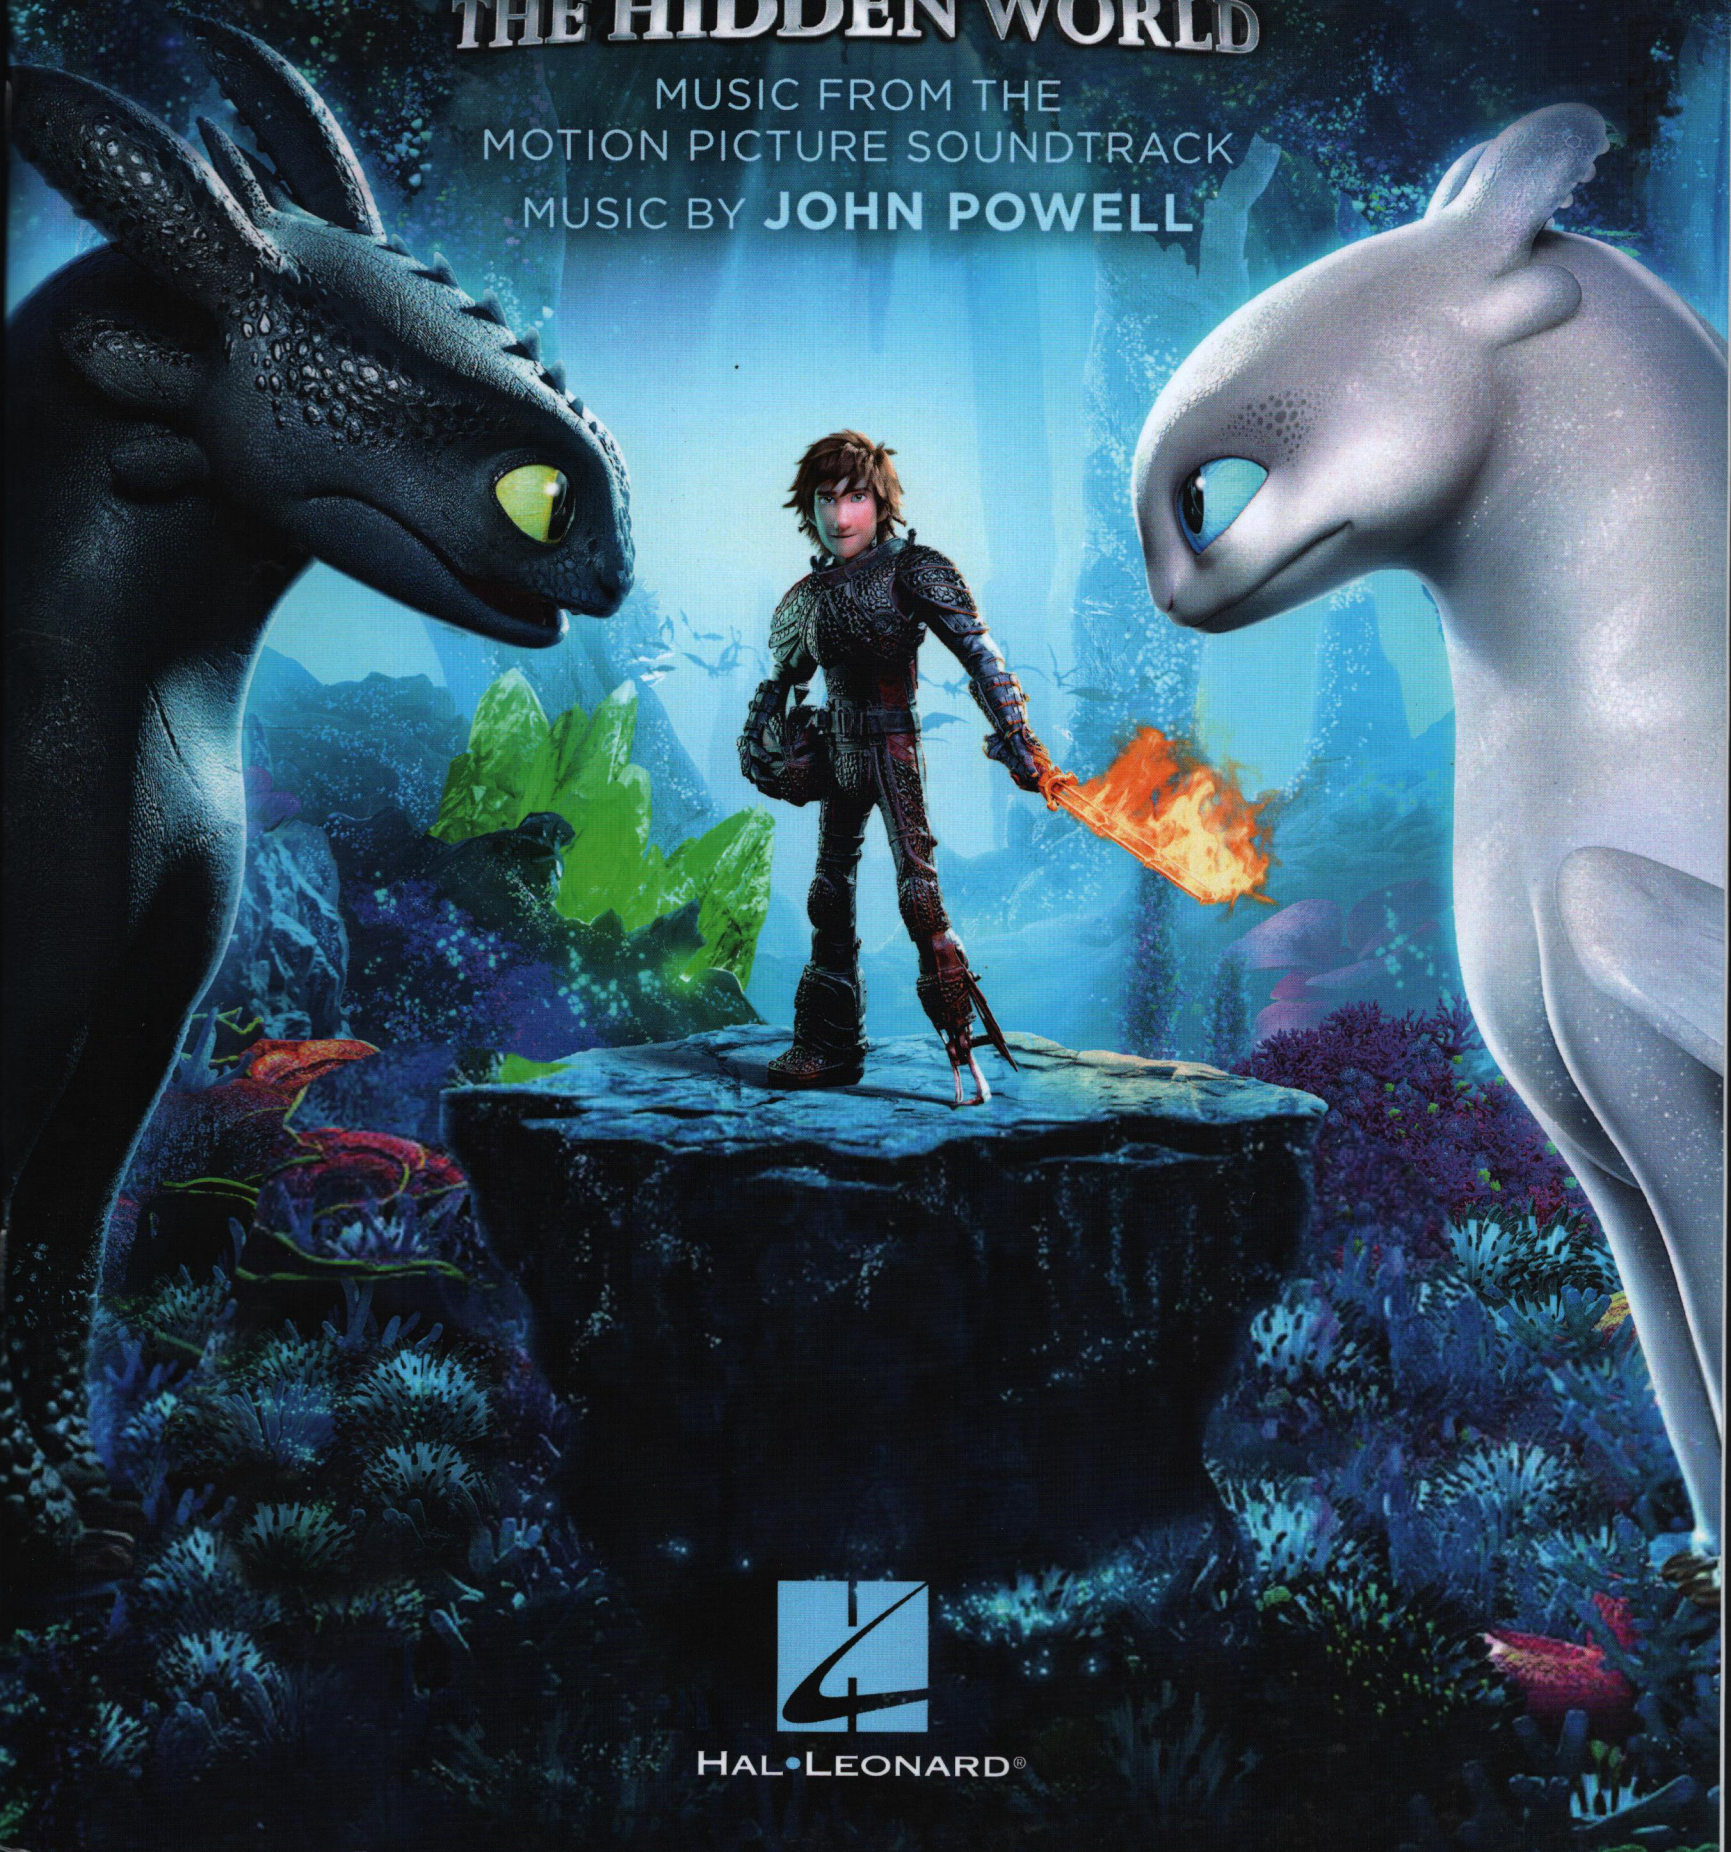

 DREAMWORKS

PIANO SOLO

HOW TO TRAIN YOUR
DRAGON

THE HIDDEN WORLD

MUSIC FROM THE
MOTION PICTURE SOUNDTRACK

MUSIC BY **JOHN POWELL**

HAL • LEONARD®